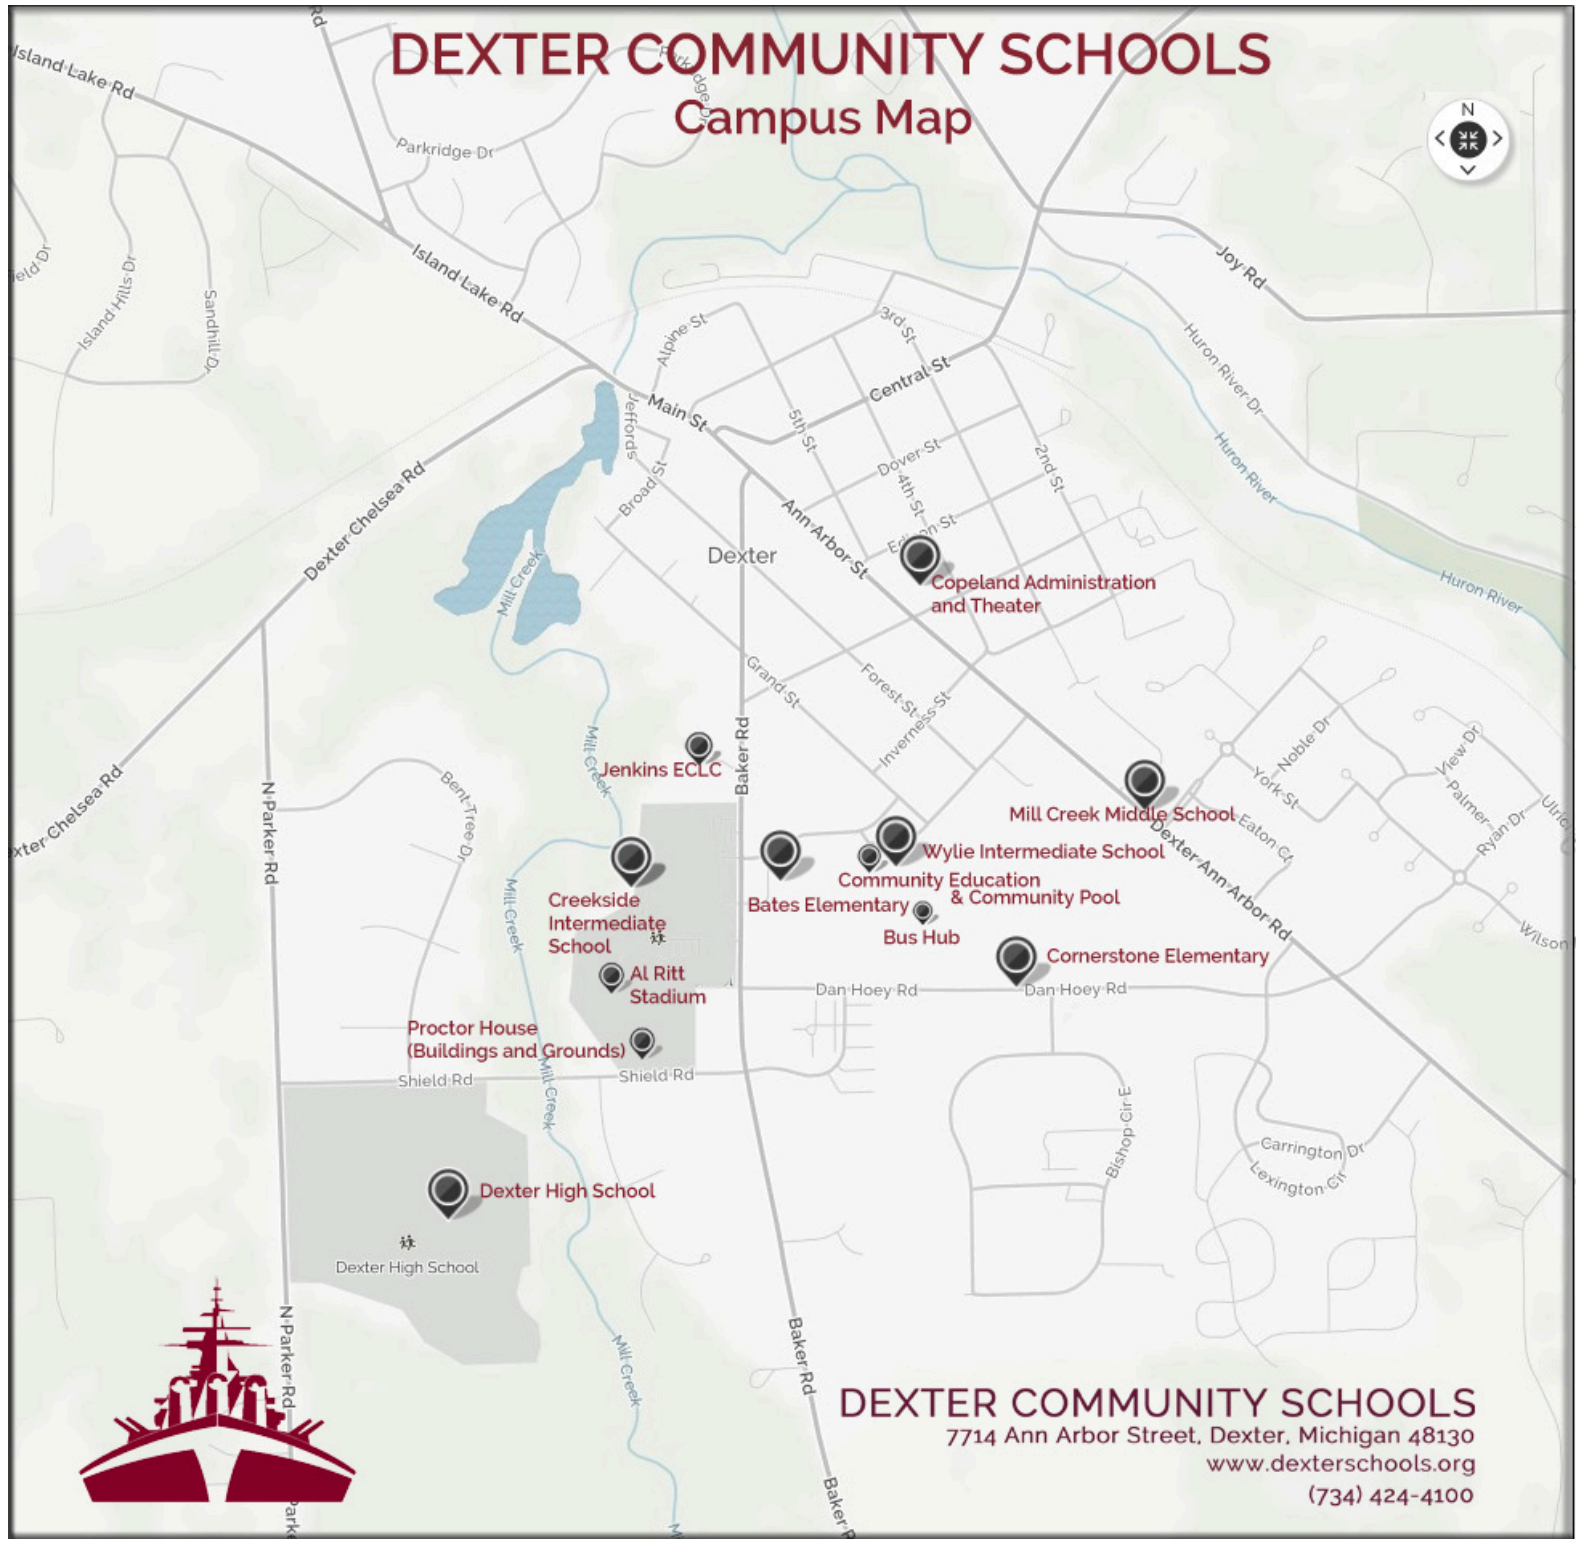

# DEXTER COMMUNITY SCHOOLS

## Campus Map

**DEXTER COMMUNITY SCHOOLS**  
7714 Ann Arbor Street, Dexter, Michigan 48130  
[www.dexterschools.org](http://www.dexterschools.org)  
(734) 424-4100